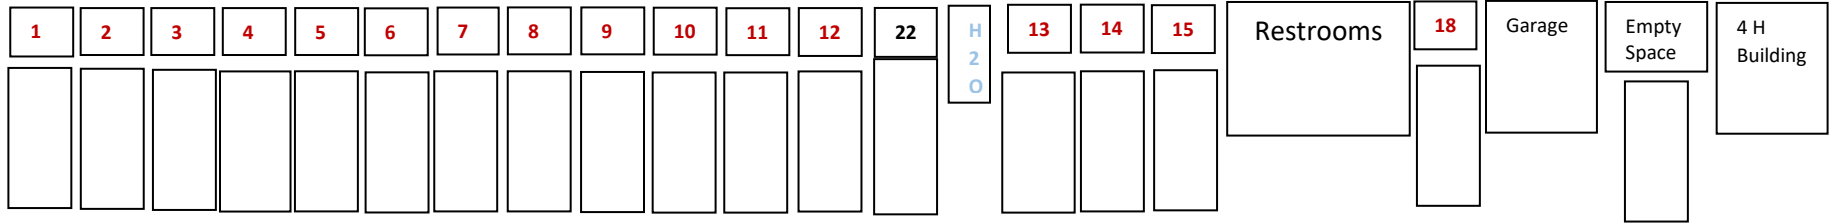

← FENCE →

← FENCE →

Gate ***** Gate *****

↑ All outlets on fence side are 110 ↑

←← ALLEY WAY →→

←↓NO POWER↓

↓#19=110↓ ↓#19Athrough #19D all =220↓ #20=110 ↓

***** ALLEY WAY *****