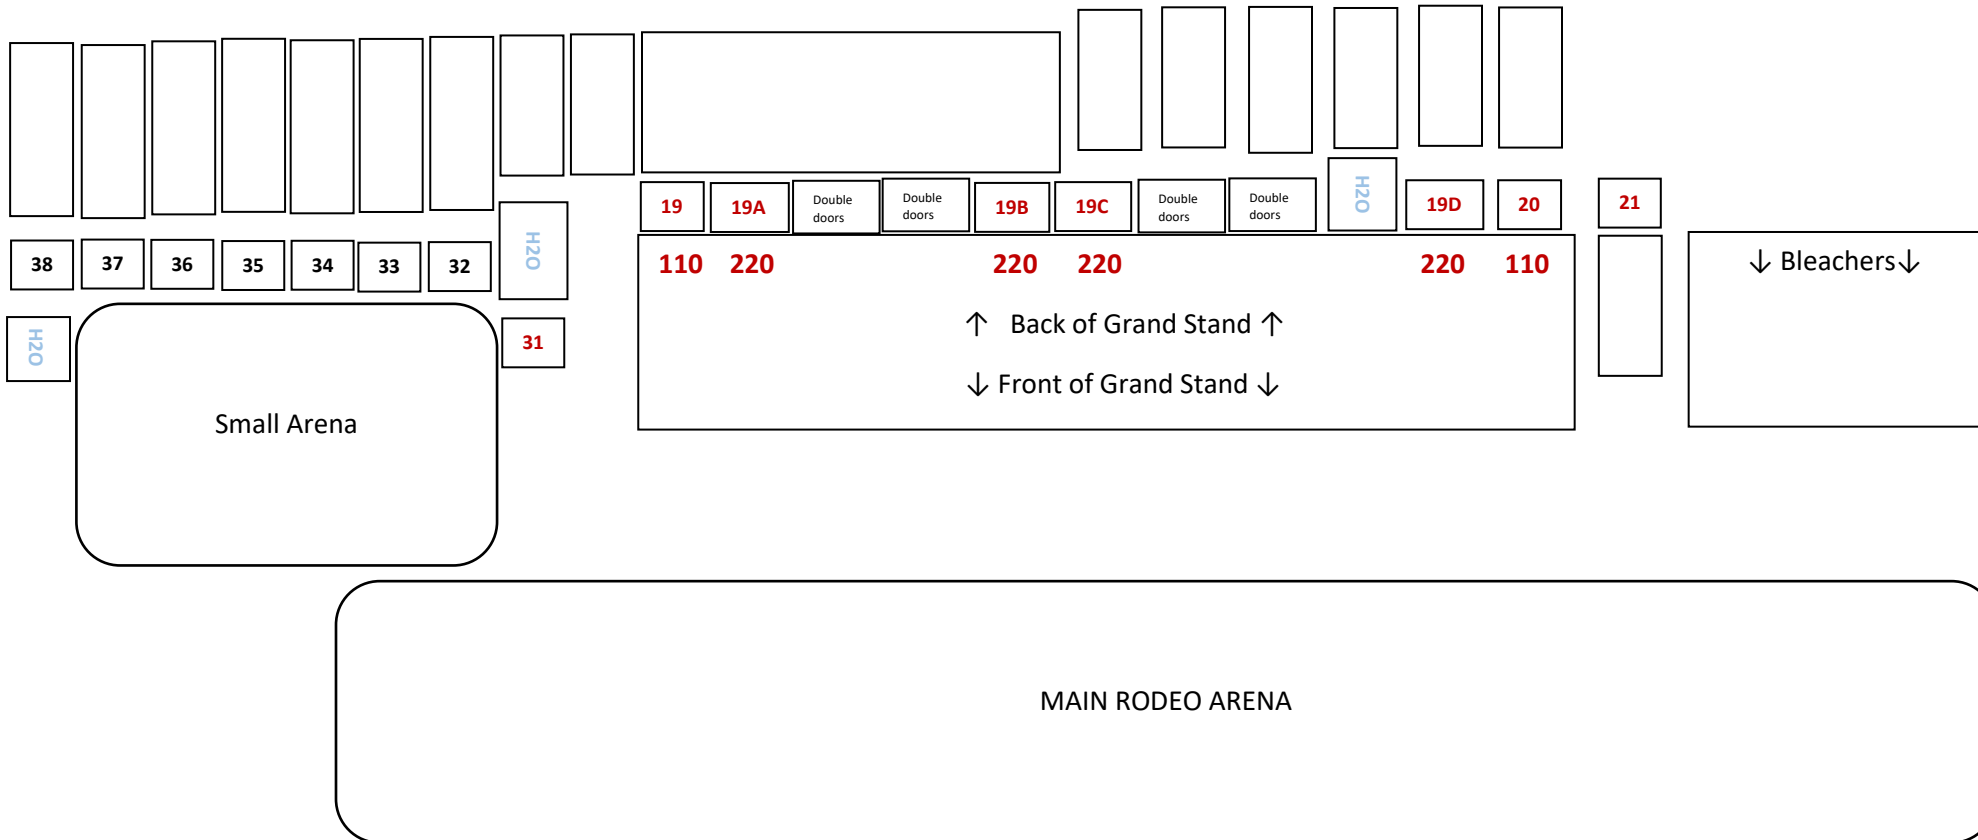

← FENCE →

← FENCE →

Gate ***** Gate *****

↑ All outlets on fence side are 110 ↑

←← ALLEY WAY →→

←↓NO POWER↓

↓#19=110↓ ↓#19Athrough #19D all =220↓ #20=110 ↓

***** ALLEY WAY *****

↓↓ (in black) NO POWER ↓↓